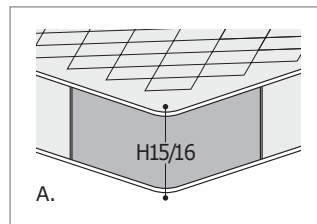

EXTRAS / OPTIONAL EXTRA:

- A. "COMFORT"-Matratze, 15/16 cm hoch.
  COMFORT mattress height in cm 15/16.
  B. Holzfuß, kirschfarben, roh oder Buche naturfarben.
  Foot in cherry stained wood, beech stained, untreated wood.