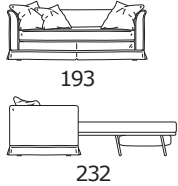

Art. 9542 3-Sitzer-Bettsofa, klein 193 1 Kissen 45 – 2 Kissen 50 Stoffbedarf / Fabric required
Sofa 176 3Seater compact bed 1 cushion 45 – 2 cushions 50 h.140 cm: 13,50 m
193 x 94/232 x h. 72 cm
Federkernmatratze / Spring mattress: 145 x 192 x h.13 cm