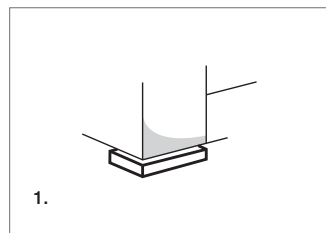

ACHTUNG! Die Maßangaben aller Produkte sind unbedingt als circa-Maße anzusehen und können etwas variieren, da es sich um sagomatische Polstermöbel (-elemente) handelt.
ATTENTION! The dimensions are purely indicative as they refer to upholstered and shaped elements.

STANDARDFUSS / STANDARD FOOT
5-cm-flacher verchromter Metallfuß.
Small polished steel foot h. cm. 5.